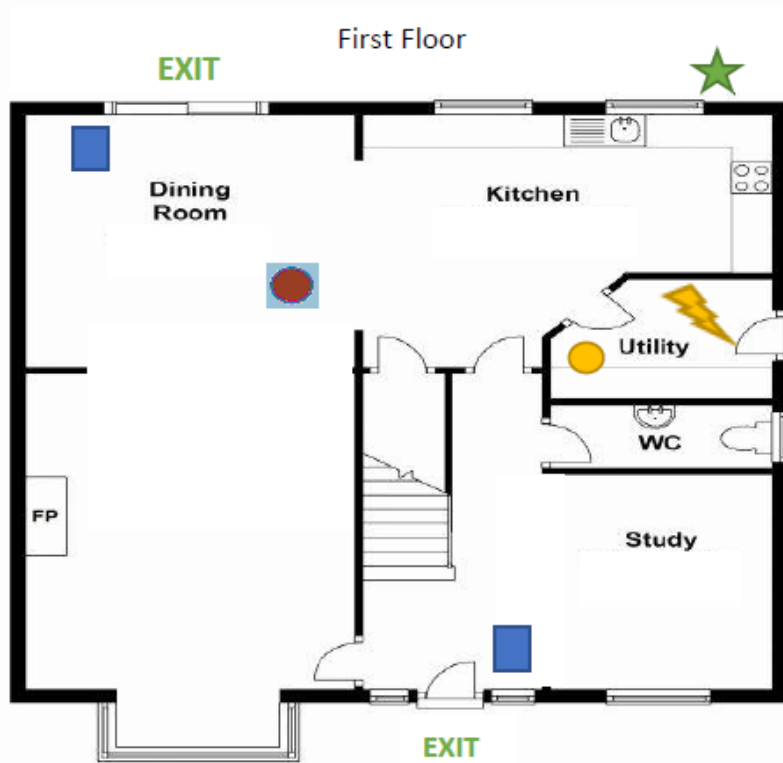

123 TEST STREET – Sample Floor Plans with Legend

-  Smoke/Carbon Monoxide Alarm
-  Smoke Alarm
-  Fire Extinguisher
- EXIT** Hardwired Exit sign (could also be photoluminescent with light source)
-  Secondary Means of Egress
-  Main Electrical Shut off
-  Main Gas Shut Off