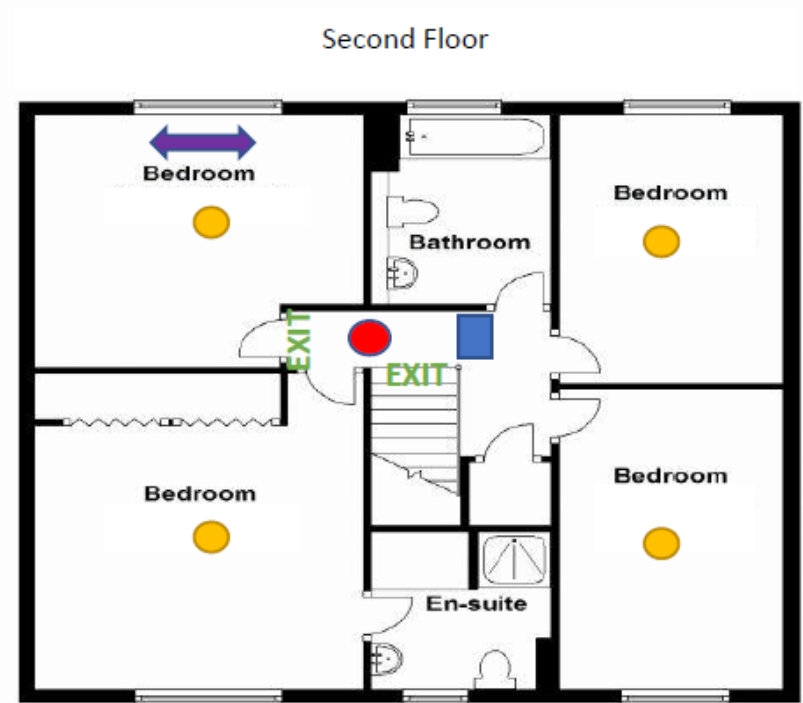

123 TEST STREET – Sample Floor Plans with Legend

-  Smoke/Carbon Monoxide Alarm
-  Smoke Alarm
-  Fire Extinguisher
- EXIT** Hardwired Exit sign (could also be photoluminescent with light source)
-  Secondary Means of Egress
-  Main Electrical Shut off
-  Main Gas Shut Off